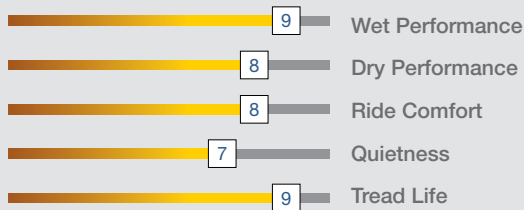

PARAGON RIDGERUNNER R/T

S, T AND Q SPEED RATED / UTQG 600 A B

45,000 Mile Limited Treadwear Warranty

* Mileage warranty does not apply to LT designated tires.

The Paragon Ridgerunner RT tire; Your reliable adventure companion for every season and every terrain. Designed to conquer diverse weather conditions with ease, even the colder temperatures being 3PMS certified. Featuring an optimized tread pattern, it ensures enhanced traction on any terrain, empowering drivers to navigate with confidence and control. Deep tread, ample traction and well-balanced road manners for your everyday travels. The RIDGERUNNER RT is your trusted rugged terrain tire.

- Navigate with ease across various terrains thanks to the tire's optimized tread design and deep tread depths (16&18/32), offer superior traction and control, empowering drivers to tackle any road with confidence.
- Tire's aggressive sidewall biters enhance off-road performance and protection, offering increased puncture resistance and a functional rugged appearance
- Experience peace of mind, knowing that the tire is 3PMS certified for severe snow conditions, providing consistent grip and traction even in challenging winter temperatures.

SIZE	L/SR	L.R.	T.D.	UTQG	MAX LOAD		STUD SIZE
					1X	2X	
			32nds				
265/70R17	115T		16	600 A B	2679@44		
255/70R18	116T	XL	16	600 A B	2756@50		
265/60R18	114S	XL	16	600 A B	2601@50		
265/65R18	116T	XL	16	600 A B	2756@50		
265/70R18	116S		16	600 A B	2756@44		
275/65R18	116T	XL	16	600 A B	2756@50		
265/50R20	111T	XL	16	600 A B	2403@50		
275/55R20	117T	XL	16	600 A B	2833@50		
275/60R20	116T	XL	16	600 A B	2756@50		
285/45R22	114Q	XL	16	600 A B	2601@50		15
LT245/70R17	119/116Q	10PR	18		3000@80	2755@80	15
LT245/75R17	121/118Q	10PR	18		3195@80	2910@80	15
LT265/70R17	123/120Q	10PR	18		3415@80	3085@80	15
LT285/70R17	126/123Q	10PR	18		3750@80	3415@80	15
LT265/65R18	122/119Q	10PR	18		3305@80	3000@80	15
LT265/70R18	124/121Q	10PR	18		3525@80	3195@80	15
LT275/65R18	123/120Q	10PR	18		3415@80	3085@80	15
LT275/70R18	125/122Q	10PR	18		3640@80	3305@80	15
LT275/55R20	120/117Q	10PR	18		3085@80	2835@80	15
LT275/65R20	126/123Q	10PR	18		3750@80	3415@80	15
LT305/55R20	125/122Q	12PR	18		3640@80	3305@80	15
LT275/60R20	123/120Q	10PR	18		3415@80	3085@80	15
33X12.50R17LT	120Q	10PR	18		3085@65		15
35X12.50R17LT	125Q	10PR	18		3640@65		15
37X12.50R17LT	124Q	8PR	18		3525@50		15
33X12.50R18LT	122Q	12PR	18		3305@80		15
35X12.50R18LT	128Q	12PR	18		3970@80		15
37X12.50R18LT	128Q	10PR	18		3970@65		15
33X12.50R20LT	119Q	12PR	18		3000@80		15
35X12.50R20LT	125Q	12PR	18		3640@80		15
35X13.50R20LT	126Q	12PR	18		3750@80		15
37X12.50R20LT	126Q	10PR	18		3750@65		15
33X12.50R22LT	114Q	12PR	18		2600@80		15
35X12.50R22LT	121Q	12PR	18		3195@80		15
37X12.50R22LT	127Q	12PR	18		3860@80		15
37X13.50R22LT	128Q	12PR	18		3970@80		15

*LT tires are pinned for studs