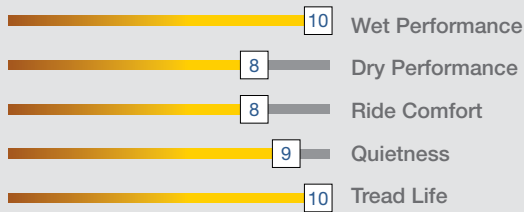

PARAGON TRACRUNNER HT

Q, R, AND S SPEED RATED

The Paragon TracRunner HT is engineered to deliver a combination of comfort and performance on pickups and SUVs vehicles. A staggered tread block design provides a quiet, superior ride while full-depth sipes deliver exceptional all-weather traction throughout its long life. The Paragon TracRunner HT features a specially formulated compound for enhanced tread life.

- Block design provides noise cancellation, balances pressure and allows for more contact points on the road surface.
- Block edge design provides better wet traction and handling.
- Enhanced upper shoulder profile allows better surface contact for control.
- Tie bars on shoulders for high speed stability.
- Jointless Bead Cover: spiral steel band wrapped around beads improves the structural rigidity of the tire resulting in a smooth ride.
- Rim Protector.

For full warranty details, visit www.paragontires.com/warranty

SIZE	LI/SR	L.R.	T.D.	UTQG
			32nds	
LT225/75R16	115/112S	10PR	13	—
LT235/85R16	120/116S	10PR	13	—
LT245/75R16	120/116Q	10PR	13	—
LT265/75R16	123/120Q	10PR	13	—
LT265/70R17	121/118Q	10PR	13	—