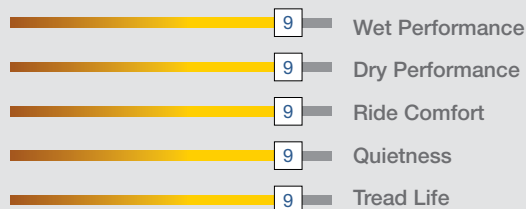

PARAGON TOUR A/S

**H, T AND V AND W SPEED RATED
UTQG 420 A A AND 420 A B**

60,000 Mile Limited Treadwear Warranty

The Paragon Tour A/S tire is an all-season touring tire engineered to deliver exceptional handling and all-season performance. The Paragon Tour A/S features 4 wide circumferential grooves to help channel water away quickly and efficiently delivering excellent wet weather traction. A modern non-directional tread design provides superior road feel and handling making the Tour A/S the perfect everyday tire.

- Modern non-directional all-season tread design.
- Variable pitch tread design for low noise performance.
- Silica compound for superior wet traction and reduced rolling resistance.
- Jointless Bead Cover: spiral steel band wrapped around beads improves the structural rigidity of the tire resulting in a smooth ride.
- Higher sidewall turn-up provides improved sidewall strength and durability.

For full warranty details, visit www.paragontires.com/warranty

SIZE	LI/SR	L.R.	T.D.	UTQG
			32nds	
175/70R13	82T		10	420 A A
175/65R14	86T	XL	10	420 A A
175/70R14	84T		10	420 A A
185/60R14	82H		10	420 A A
185/65R14	86H		9	420 A A
185/70R14	88H		10	420 A A
195/70R14	91T		10	420 A A
185/60R15	88H	XL	10	420 A A
185/65R15	92H	XL	10	420 A A
195/55R15	85V		10	420 A A
195/60R15	88H		10	420 A A
195/65R15	91H		10	420 A A
205/60R15	95H	XL	10	420 A A
205/65R15	94H		10	420 A A
205/70R15	96T		10	420 A A
215/60R15	94H		10	420 A A
215/70R15	98T		10	420 A A
205/50R16	87H		10	420 A B
205/55R16	94V	XL	10	420 A A
205/60R16	92H		11	420 A A
205/65R16	95H		11	420 A A
215/55R16	97H	XL	11	420 A A
215/60R16	95H		10	420 A A
215/65R16	98T		10	420 A A
225/60R16	98H		10	420 A A
225/65R16	100H		10	420 A A
205/50R17	89V		10	420 A A
215/50R17	91V		10	420 A A
215/55R17	94V		10	420 A A
215/60R17	96T		10	420 A A
215/65R17	99T		10	420 A A
225/55R17	97W		10	420 A A
235/60R17	102T		10	420 A A
235/55R18	100V		10	420 A A
235/60R18	103H		10	420 A A