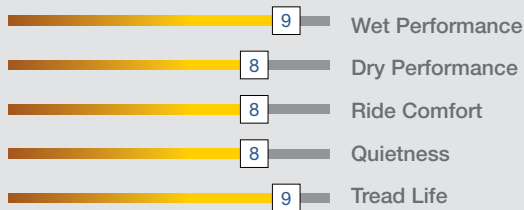

PARAGON RIDGERUNNER AT²

50,000 Mile Limited Treadwear Warranty

* Mileage warranty does not apply to LT designated tires.

The PARAGON RIDGERUNNER AT² is a premium all-terrain tire specifically designed for pickup trucks and SUVs. The RIDGERUNNER AT² excels in delivering reliable performance across diverse driving conditions, both on and off the road. The tire is 3PMS certified (Three Peak Mountain Snowflake), ensuring consistent capability in severe winter conditions while maintaining a quiet and comfortable ride year-round.

- **Harmonious Vehicle Cabin:** The tire's optimized pitch sequence, developed through Finite Element Analysis, effectively reduces resonance and road noise, ensuring a quieter and more comfortable cabin experience.
- **Durability and Toughness:** Engineered with function in mind, tire casing construction and advanced materials ensure exceptional durability, resisting punctures and damage while on or off-road.
- **All-Weather Versatility:** 3PMS certified, deep all-terrain tread lugs, and staggered shoulder tread blocks, provide dependable traction on a variety of terrains and throughout different seasons.

For full warranty details, visit www.paragontires.com/warranty

SIZE	LI/SR	L.R.	T.D.	UTQG
32nds				
235/75R15	109S	XL	13	620 A B
265/70R16	112T	SL	13	620 A B
235/70R16	106S	SL	13	620 A B
265/75R16	116S	SL	13	620 A B
245/75R16	111S	SL	13	620 A B
235/65R17	104S	SL	13	620 A B
255/65R17	110T	SL	13	620 A B
265/65R17	112S	SL	13	620 A B
245/65R17	107S	SL	13	620 A B
245/70R17	110T	SL	13	620 A B
265/70R17	115S	SL	13	620 A B
275/65R18	116T	SL	13	620 A B
265/65R18	114T	SL	13	620 A B
265/70R18	116T	SL	13	620 A B
275/55R20	117T	XL	13	620 A B
265/50R20	111T	XL	13	620 A B
275/60R20	115T	SL	13	620 A B
285/45R22	114H	XL	13	620 A B
LT235/85R16	120/116S	10PR	16	
LT245/75R16	120/116S	10PR	16	
LT265/75R16	123/120S	10PR	16	
LT225/75R16	115/112S	10PR	16	
LT265/70R17	123/120S	10PR	16	
LT245/70R17	119/116S	10PR	16	
LT235/80R17	120/117R	10PR	16	
LT245/75R17	121/118S	10PR	16	
LT285/70R17	126/123S	10PR	16	
LT315/70R17	126/123S	10PR	16	
LT275/65R18	123/120R	10PR	16	
LT275/70R18	125/122R	10PR	16	
LT265/70R18	124/121S	10PR	16	
LT265/60R20	121/118R	10PR	16	
LT275/60R20	123/120R	10PR	16	
LT275/65R20	126/123R	10PR	16	
LT275/55R20	120/117R	10PR	16	
LT285/60R20	125/122R	10PR	16	
LT305/55R20	121/118R	10PR	16	
31X10.50R15	109S	6PR	16	
33X12.50R20	114S	10PR	16	
35X12.50R20	121R	10PR	16	
35X12.50R17	125R	10PR	16	
33X12.50R18	118S	10PR	16	
35X12.50R18	123R	10PR	16