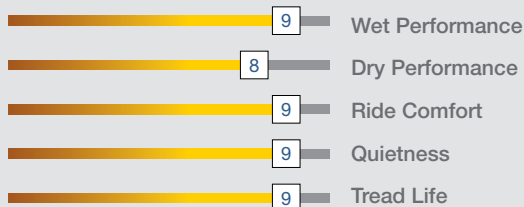

PARAGON TOUR SUV

H, T, V AND W SPEED RATED, UTQG 700 A A 60,000 Mile Limited Treadwear Warranty

The TOUR SUV is tailored for SUV drivers pursuing excellence in both comfort and drivability. The TOUR SUV stays in tune with the driver's needs for responsive handling and traction, incorporating the need for a quiet, comfortable cabin, while ensuring vehicle size and weight requirements are met. Available in a modern size range and backed by a premium mileage warranty, the TOUR SUV is engineered to deliver and enhance the driving experience specifically for today's SUV's and CUV's.

- **Wet Handling:** Broad circumferential grooves integrated with shoulder lateral grooves, provide effective water evacuation, ensuring exceptional wet traction.
- **Premium Mileage:** High mileage tread compounds formulated via advanced mixing technology are used with optimized contact footprint to promote longer tread life
- **Quiet Cabin:** Frequency staggering technology and multi-pitch design are optimized by SPSS noise simulation technology ensuring minimal road noise

For full warranty details, visit www.paragontires.com/warranty

SIZE	LI/SR	L.R.	T.D.	UTQG
			32nds	
265/70R16	112H		10	700 A A
255/70R16	111H		10	700 A A
215/70R16	100H		10	700 A A
215/65R16	98H		10	700 A A
235/60R16	100H		10	700 A A
245/70R16	107T		10	700 A A
235/65R17	104H		10	700 A A
225/60R17	99H		10	700 A A
265/65R17	112H		10	700 A A
235/60R17	102H		10	700 A A
215/60R17	96H		10	700 A A
225/65R17	102H		10	700 A A
225/55R17	97V		10	700 A A
255/60R17	106H		10	700 A A
235/55R17	99V		10	700 A A
245/65R17	107H		10	700 A A
235/65R18	106H		10	700 A A
235/55R18	100V		10	700 A A
255/65R18	111T		10	700 A A
225/55R18	98V		10	700 A A
215/55R18	95H		10	700 A A
235/50R18	97V		10	700 A A
265/60R18	110H		10	700 A A
245/60R18	105H		10	700 A A
225/60R18	100H		10	700 A A
255/55R18	109V	XL	10	700 A A
235/60R18	107V	XL	10	700 A A
265/50R19	110V	XL	10	700 A A
255/50R19	107V	XL	10	700 A A
235/50R19	103V	XL	10	700 A A
235/45R19	95V		10	700 A A
255/60R19	109H		10	700 A A
225/55R19	99V		10	700 A A
255/55R19	111V	XL	10	700 A A
245/55R19	103V		10	700 A A
235/55R19	105V	XL	10	700 A A
255/50R20	109V	XL	10	700 A A
245/60R20	107H		10	700 A A
265/50R20	107H		10	700 A A
275/40R20	106W	XL	10	700 A A
255/55R20	110V	XL	10	700 A A
235/55R20	105V	XL	10	700 A A
245/50R20	102V		10	700 A A
265/40R21	105W	XL	10	700 A A
275/40R21	107W	XL	10	700 A A
295/35R21	107W	XL	10	700 A A
315/40R21	115W	XL	10	700 A A
285/40R21	109W	XL	10	700 A A
275/45R21	110W	XL	10	700 A A