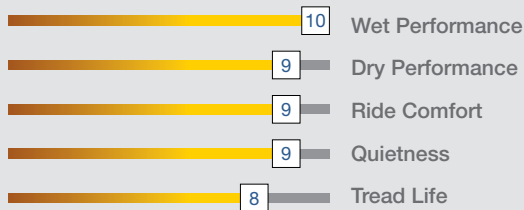

PARAGON SPORT HP AS2

V,W AND Y SPEED RATED
UTQG 600 A A

50,000 Mile Limited Treadwear Warranty

The Paragon SPORT HP AS2 is an exceptional ultra high-performance all-season tire designed for car enthusiasts who enjoy their vehicle to their fullest. The Paragon SPORT HP AS2 also provides well-grounded cornering stability, with significant improvements in both dry and wet braking performance. Backed with an excellent tread life warranty, you can enjoy as many roads as you desire.

- **Enhanced Longevity:** featuring an advanced super wear-resistant compound, this tire outlasts similar products in its category, providing extended durability and reliability
- **Reinforced Structural Integrity:** improves stability during high-speed driving and cornering.
- **Reliable Performance:** a contemporary tread design with optimized void patterns increases the number of groove edges, greatly improving wet traction and overall stability.

For full warranty details, visit www.paragontires.com/warranty

SIZE	LI/SR	L.R.	T.D.	UTQG
			32nds	
205/45R16	87W	XL	10	600 A A
205/50R16	87W	SL	10	600 A A
215/55R16	97W	XL	10	600 A A
205/55R16	91W	SL	10	600 A A
225/55R17	101W	XL	10	600 A A
215/45R17	91W	XL	10	600 A A
225/50R17	98V	XL	10	600 A A
235/45R17	97W	XL	10	600 A A
215/50R17	91V	SL	10	600 A A
225/45R17	91V	SL	10	600 A A
205/45R17	88W	XL	10	600 A A
235/50R17	100W	XL	10	600 A A
205/50R17	93W	XL	10	600 A A
215/55R17	98W	XL	10	600 A A
245/45R17	99W	XL	10	600 A A
245/40R17	95V	XL	10	600 A A
235/55R17	103W	XL	10	600 A A
225/55R18	102W	XL	10	600 A A
225/50R18	99W	XL	10	600 A A
245/45R18	100W	XL	10	600 A A
235/55R18	104W	XL	10	600 A A
225/45R18	95W	XL	10	600 A A
235/45R18	98W	XL	10	600 A A
215/45R18	93W	XL	10	600 A A
235/40R18	95W	XL	10	600 A A
225/40R18	92W	XL	10	600 A A
235/50R18	97W	SL	10	600 A A
245/55R18	107W	XL	10	600 A A
255/35R18	90W	SL	10	600 A A
245/40R18	97W	XL	10	600 A A
245/45R19	102W	XL	10	600 A A
275/40R19	101W	SL	10	600 A A
245/40R19	98W	XL	10	600 A A
225/55R19	103W	XL	10	600 A A
235/35R19	91W	XL	10	600 A A
235/40R19	92W	SL	10	600 A A
225/45R19	92W	SL	10	600 A A
225/40R19	93W	XL	10	600 A A
245/35R19	93W	XL	10	600 A A
235/55R19	105W	XL	10	600 A A
245/50R19	101W	SL	10	600 A A
235/50R19	103W	XL	10	600 A A
255/35R19	96W	XL	10	600 A A
255/40R19	100W	XL	10	600 A A
255/45R19	104W	XL	10	600 A A
245/50R20	105W	XL	10	600 A A
235/55R20	102W	SL	10	600 A A
245/45R20	103Y	XL	10	600 A A
245/40R20	99Y	XL	10	600 A A
255/45R20	105Y	XL	10	600 A A
245/35R20	95W	XL	10	600 A A
275/35R20	102Y	XL	10	600 A A
275/40R20	106Y	XL	10	600 A A
255/40R20	101Y	XL	10	600 A A